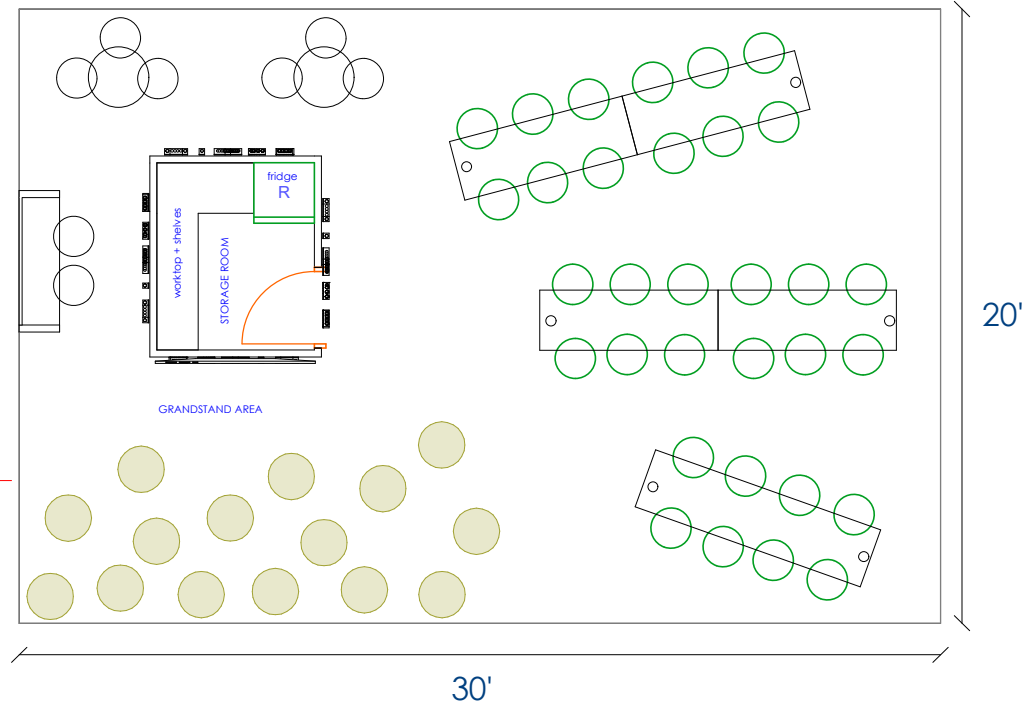

ANNEX 4

eMerge Americas 2026

24-24 April 2026

Miami, Florida

E_01 : Elevation 01

E_03 : Elevation 03

E_02 : Elevation 02

This image represents the visual identity of the project, inspired by the neuronal connections illustrated by Ramón y Cajal. The lighting design and suspended elements must follow the principles shown in this image. It will be the responsibility of the bidder to propose a project concept and define the corresponding construction system.

E_02 : Elevation 02

This image represents the visual identity of the project, inspired by the neuronal connections illustrated by Ramón y Cajal. The lighting design and suspended elements must follow the principles shown in this image. It will be the responsibility of the bidder to propose a project concept and define the corresponding construction system.