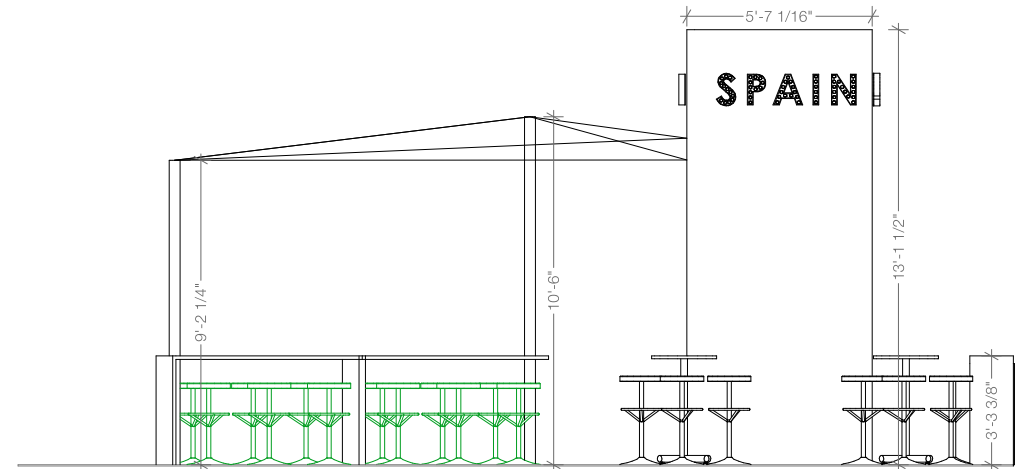

ANNEX 4

eMerge Americas 2026

24-24 April 2026

Miami, Florida

E_01 : Elevation 01

E_03 : Elevation 03

E_02 : Elevation 02

This image represents the visual identity of the project, inspired by the neuronal connections illustrated by Ramón y Cajal. The lighting design and suspended elements must follow the principles shown in this image. It will be the responsibility of the bidder to propose a project concept and define the corresponding construction system.

E_02 : Elevation 02

This image represents the visual identity of the project, inspired by the neuronal connections illustrated by Ramón y Cajal. The lighting design and suspended elements must follow the principles shown in this image. It will be the responsibility of the bidder to propose a project concept and define the corresponding construction system.