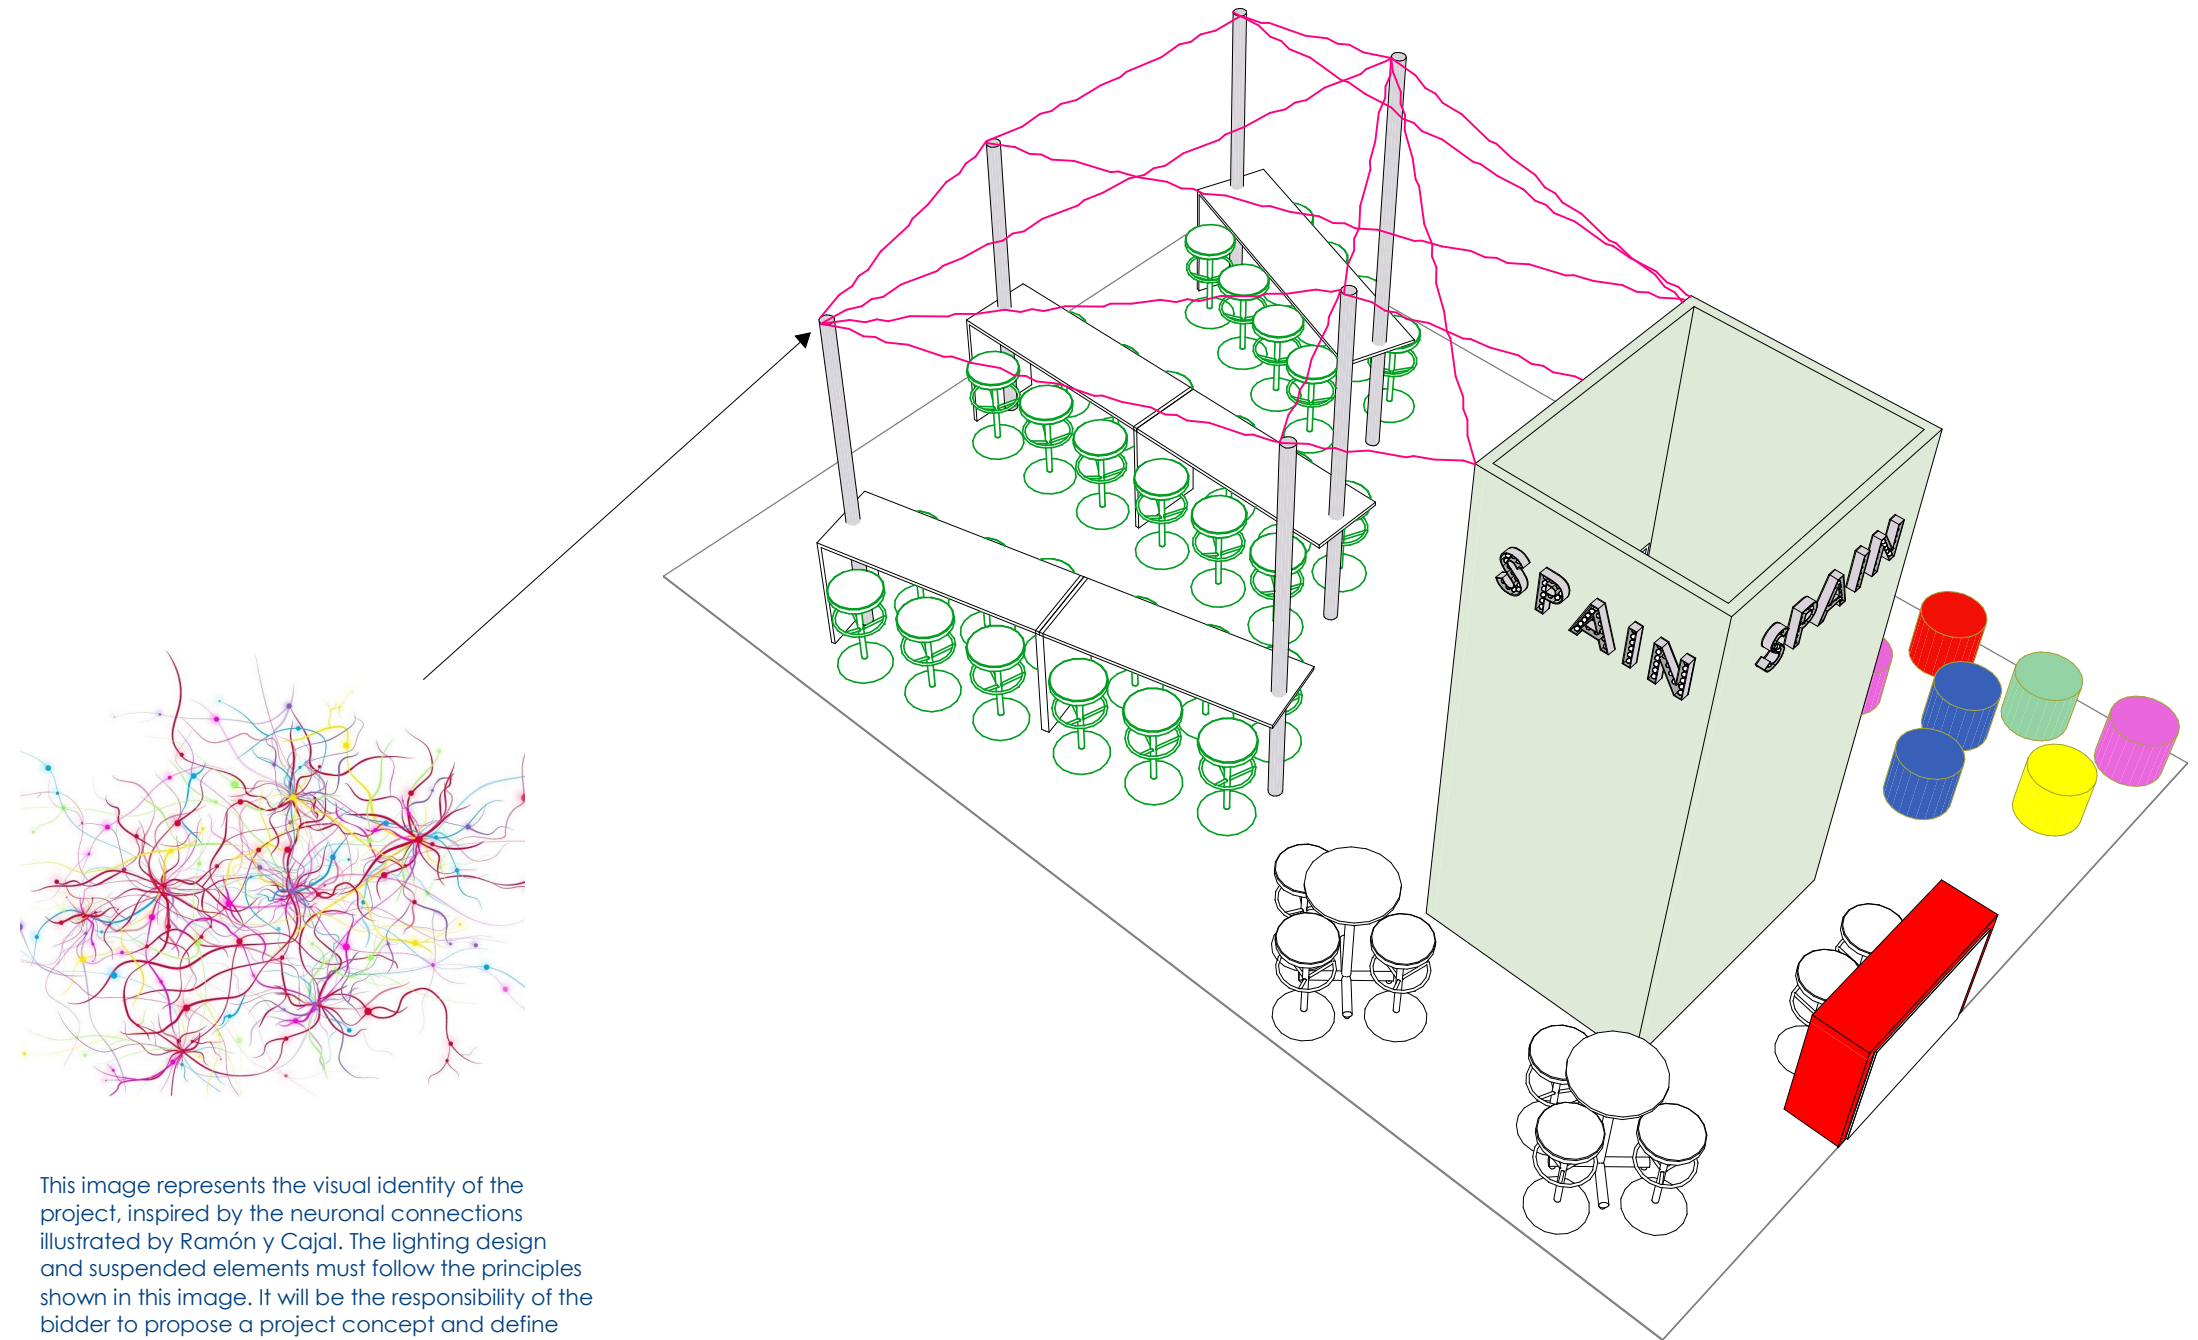

ANNEX 4

eMerge Americas 2026

24-24 April 2026

Miami, Florida

E_01 : Elevation 01

E_03 : Elevation 03

E_02 : Elevation 02

This image represents the visual identity of the project, inspired by the neuronal connections illustrated by Ramón y Cajal. The lighting design and suspended elements must follow the principles shown in this image. It will be the responsibility of the bidder to propose a project concept and define the corresponding construction system.

E_02 : Elevation 02

This image represents the visual identity of the project, inspired by the neuronal connections illustrated by Ramón y Cajal. The lighting design and suspended elements must follow the principles shown in this image. It will be the responsibility of the bidder to propose a project concept and define the corresponding construction system.