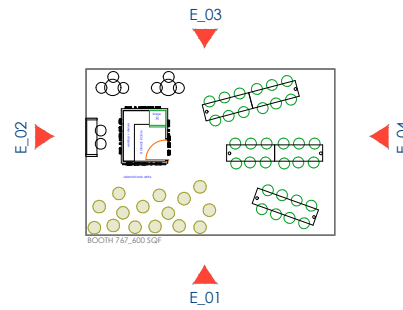

ANNEX 4

eMerge Americas 2026

24-24 April 2026

Miami, Florida

E_01 : Elevation 01

E_03 : Elevation 03

E_02 : Elevation 02

This image represents the visual identity of the project, inspired by the neuronal connections illustrated by Ramón y Cajal. The lighting design and suspended elements must follow the principles shown in this image. It will be the responsibility of the bidder to propose a project concept and define the corresponding construction system.

E_02 : Elevation 02

This image represents the visual identity of the project, inspired by the neuronal connections illustrated by Ramón y Cajal. The lighting design and suspended elements must follow the principles shown in this image. It will be the responsibility of the bidder to propose a project concept and define the corresponding construction system.