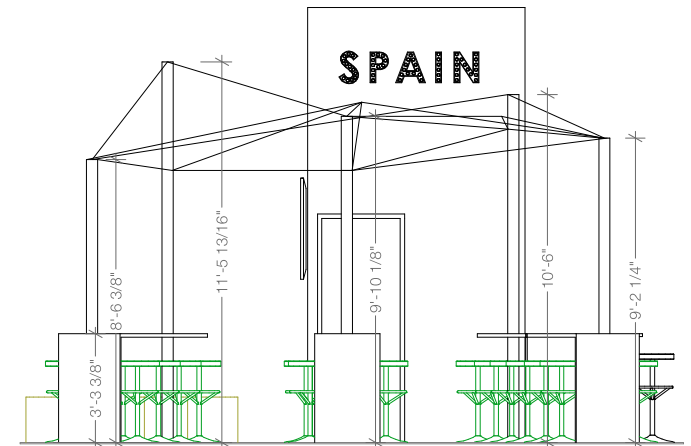

ANNEX 4

eMerge Americas 2026

24-24 April 2026

Miami, Florida

E_01 : Elevation 01

E_03 : Elevation 03

E_02 : Elevation 02

This image represents the visual identity of the project, inspired by the neuronal connections illustrated by Ramón y Cajal. The lighting design and suspended elements must follow the principles shown in this image. It will be the responsibility of the bidder to propose a project concept and define the corresponding construction system.

E_02 : Elevation 02

This image represents the visual identity of the project, inspired by the neuronal connections illustrated by Ramón y Cajal. The lighting design and suspended elements must follow the principles shown in this image. It will be the responsibility of the bidder to propose a project concept and define the corresponding construction system.