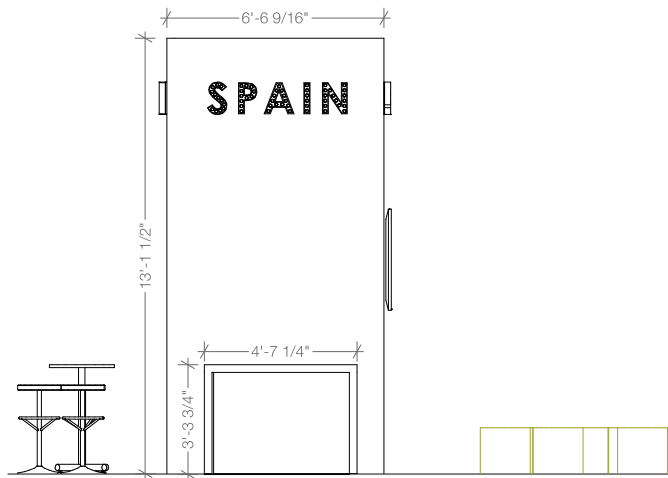

ANNEX 4

eMerge Americas 2026

24-24 April 2026

Miami, Florida

E_01 : Elevation 01

E_03 : Elevation 03

E_02 : Elevation 02

This image represents the visual identity of the project, inspired by the neuronal connections illustrated by Ramón y Cajal. The lighting design and suspended elements must follow the principles shown in this image. It will be the responsibility of the bidder to propose a project concept and define the corresponding construction system.

E_02 : Elevation 02

This image represents the visual identity of the project, inspired by the neuronal connections illustrated by Ramón y Cajal. The lighting design and suspended elements must follow the principles shown in this image. It will be the responsibility of the bidder to propose a project concept and define the corresponding construction system.