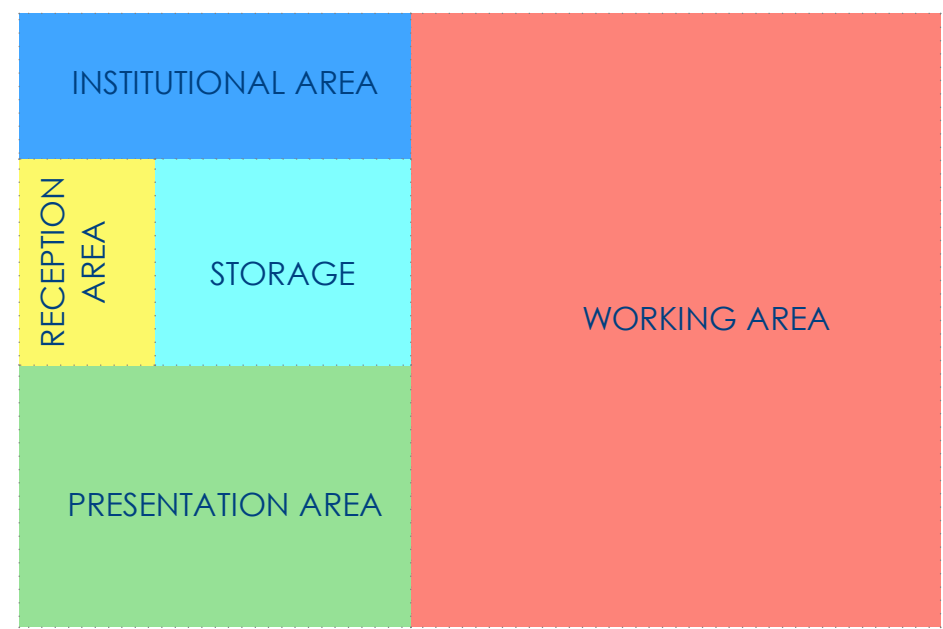

ANNEX 4

eMerge Americas 2026

24-24 April 2026

Miami, Florida

E_01 : Elevation 01

E_03 : Elevation 03

E_02 : Elevation 02

This image represents the visual identity of the project, inspired by the neuronal connections illustrated by Ramón y Cajal. The lighting design and suspended elements must follow the principles shown in this image. It will be the responsibility of the bidder to propose a project concept and define the corresponding construction system.

E_02 : Elevation 02

This image represents the visual identity of the project, inspired by the neuronal connections illustrated by Ramón y Cajal. The lighting design and suspended elements must follow the principles shown in this image. It will be the responsibility of the bidder to propose a project concept and define the corresponding construction system.