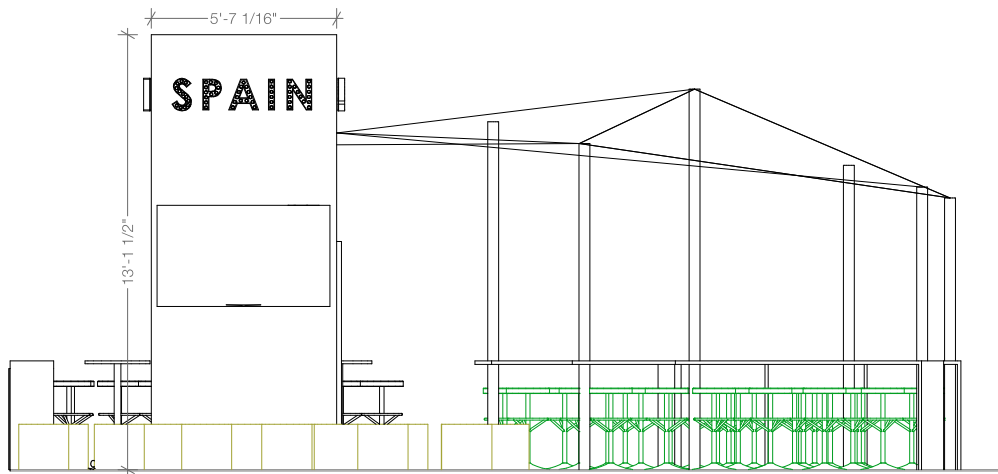

ANNEX 4

eMerge Americas 2026

24-24 April 2026

Miami, Florida

E_01 : Elevation 01

E_03 : Elevation 03

E_02 : Elevation 02

This image represents the visual identity of the project, inspired by the neuronal connections illustrated by Ramón y Cajal. The lighting design and suspended elements must follow the principles shown in this image. It will be the responsibility of the bidder to propose a project concept and define the corresponding construction system.

E_02 : Elevation 02

This image represents the visual identity of the project, inspired by the neuronal connections illustrated by Ramón y Cajal. The lighting design and suspended elements must follow the principles shown in this image. It will be the responsibility of the bidder to propose a project concept and define the corresponding construction system.